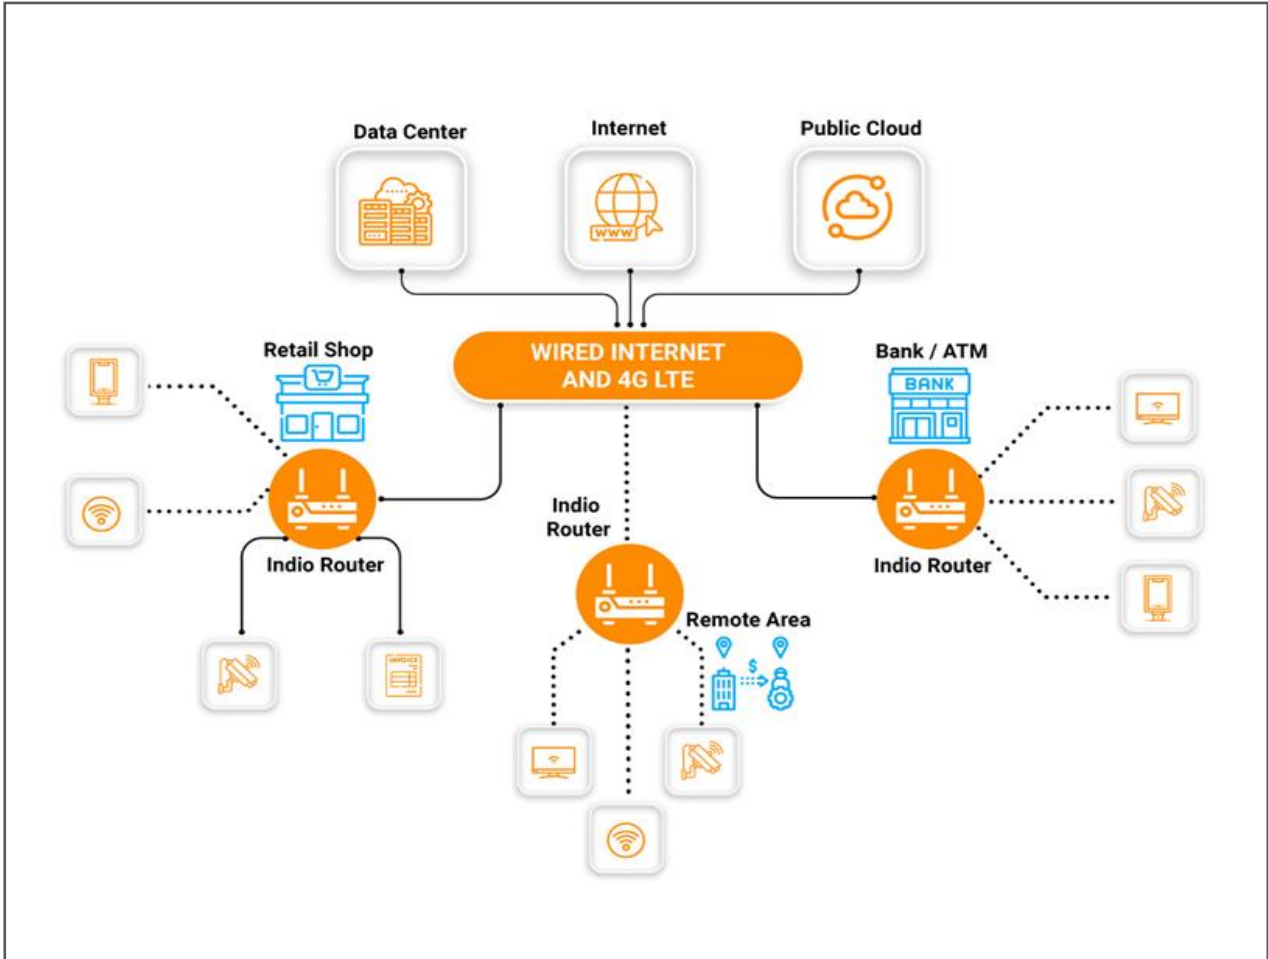

Networking

Management Platform	UniBox (on-premise) WiOS (Cloud) Standalone
IP	IPv4
VLAN	802.1Q (static and dynamic using Radius)
802.1x	Authentication and Supplicant
Tunnels	L2TP GRE
Firewall	SPI Firewall, IP Address Filter/MAC Address Filter/Domain Filter IP and MAC Address Binding

Ordering Information

Part No.	MobiMax MX-705N
----------	-----------------

4G Router Deployment

Fig.1 4G router connectivity/use case diagram.

With over two decades of experience, we have worked closely in the wireless space essentially serving over 25+ million users till date. At Indio, we have seen disruptions in the tech sphere and worked alongside them. We solve problems where we see them, we evolve, innovate and adapt. That's why, we constantly craft newer products and solutions to make your life easier. 'Simplifying connectivity' is a principle we hold dear, and we plan on bringing it to everyone, everywhere. With a strong presence in over three important geographies, being Asia, the Middle East and America, we are always available for quick and responsive customer support.